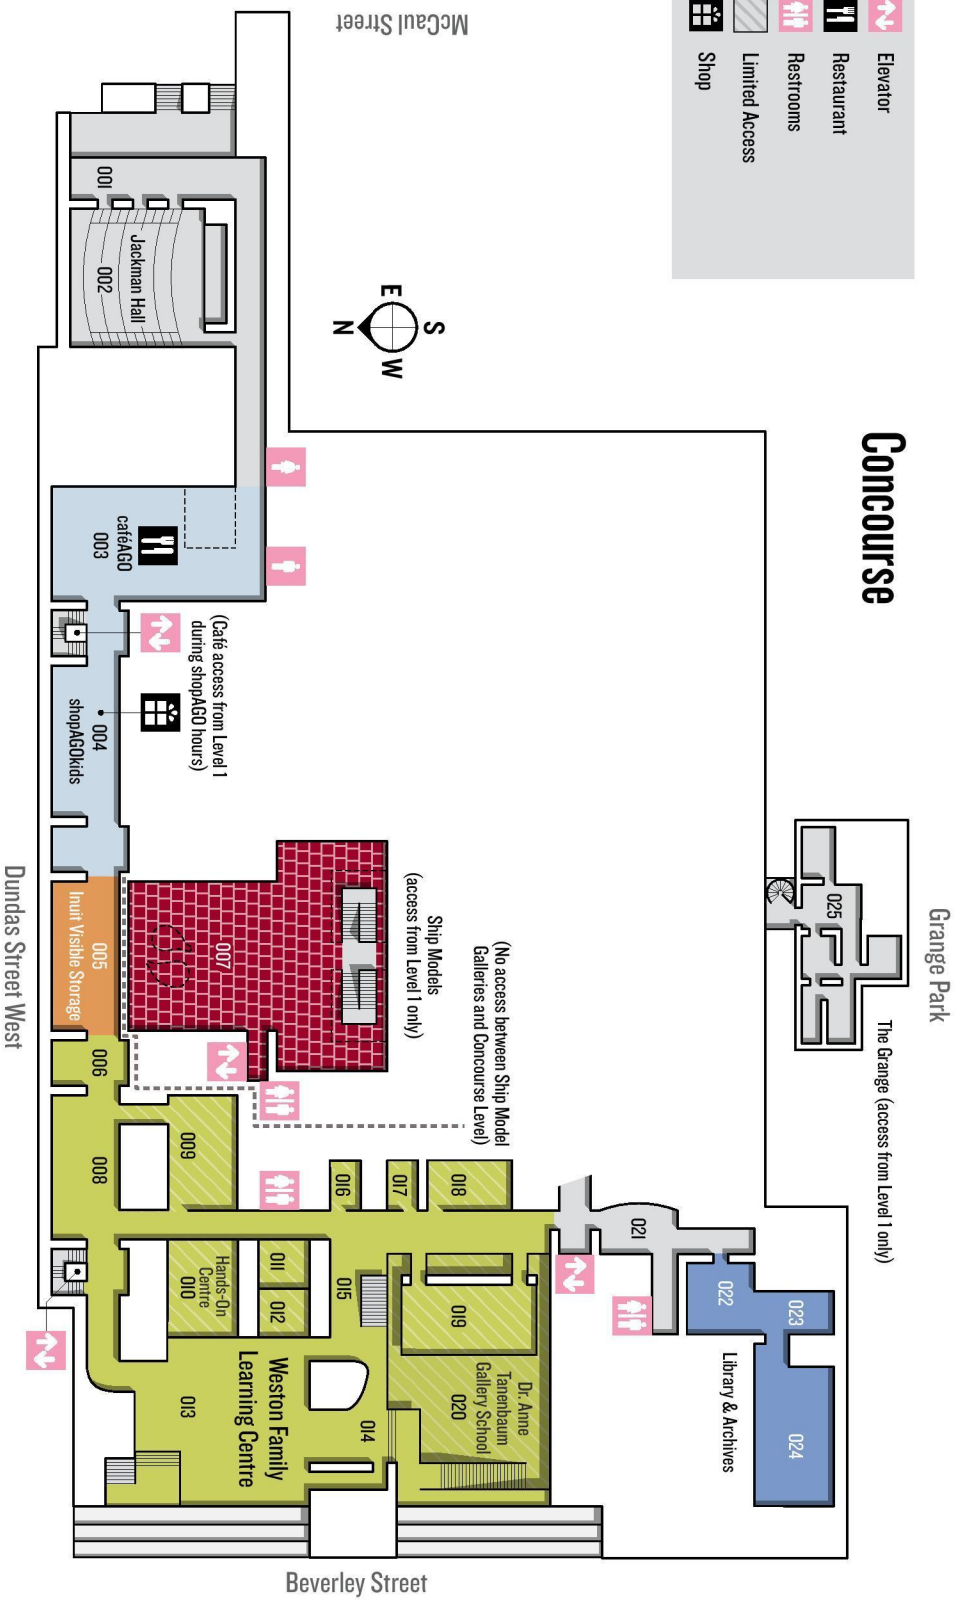

CONCOURSE (LOWER LEVEL)

CANADIAN	
Inuit Visible Storage	005
EUROPEAN	
Thomson Collection of Ship Models	007
WESTON FAMILY LEARNING CENTRE	006 008-020
Weston Family Community Gallery	008
Seminar Rooms 1-3	009, 018, 019
Dr. Mariano Elia Hands-On Centre	010
Francis+Ruth Redelmeier Education Office	011
Youth Centre	012
Education Commons	013
Anne Lind Artist-In-Residence Studio	016
Dr. Anne Tanenbaum Gallery School	020
LIBRARY & ARCHIVES	
Edward P. Taylor Research Library & Archives	022-024
THEATRE (Jackman Hall)	002

	Elevator
	Restaurant
	Restrooms
	Limited Access
	Shop

CONTEMPORARY	
Access via Joey & Toby Tanenbaum Sculpture Atrium (146 & 241 on your map)	
Vivian & David Campbell Centre for Contemporary Art	400-411
Baillie Court	300

With 7,200 square feet of private event space, Baillie Court can host a range of corporate and social functions. To book your event, call 416 979 6634.

Level 4

Level 3