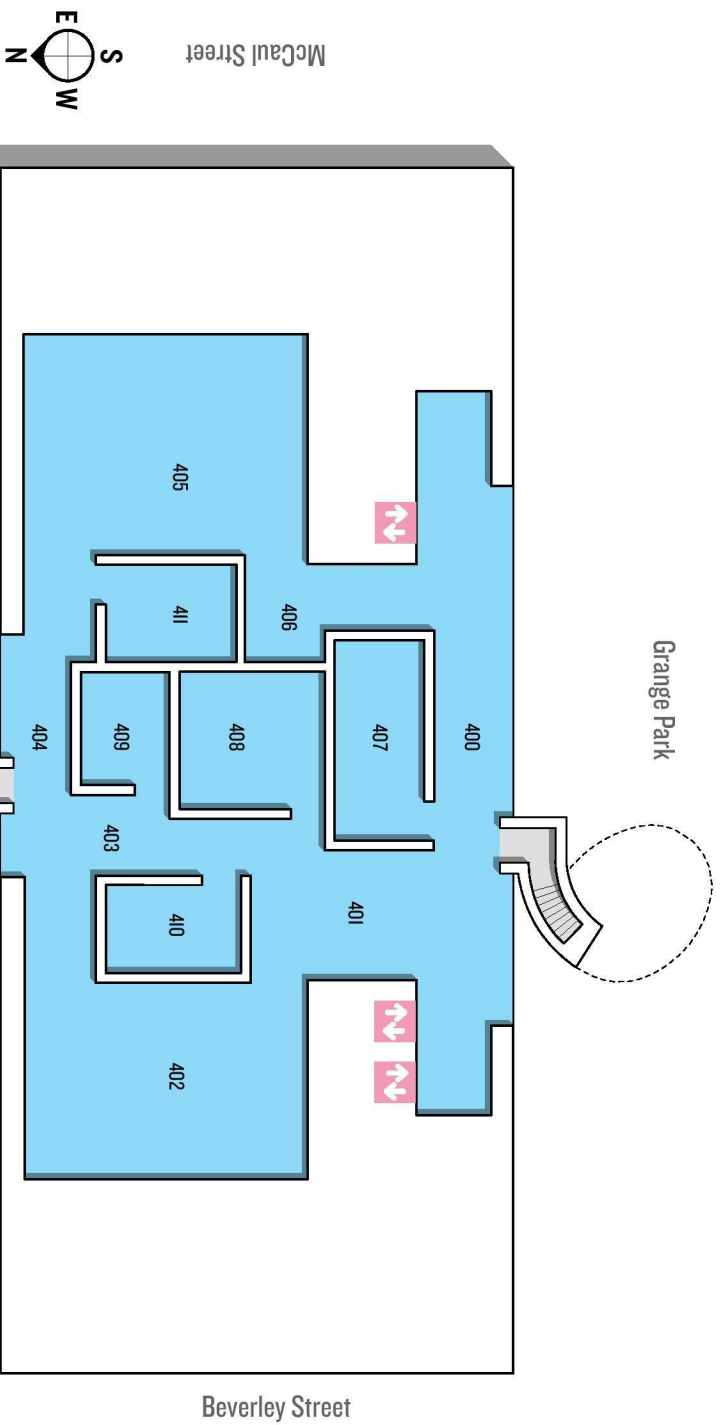

CONCOURSE (LOWER LEVEL)

CANADIAN	
Inuit Visible Storage	005
EUROPEAN	
Thomson Collection of Ship Models	007
WESTON FAMILY LEARNING CENTRE	006 008-020
Weston Family Community Gallery	008
Seminar Rooms 1-3	009, 018, 019
Dr. Mariano Elia Hands-On Centre	010
Francis+Ruth Redelmeier Education Office	011
Youth Centre	012
Education Commons	013
Anne Lind Artist-In-Residence Studio	016
Dr. Anne Tanenbaum Gallery School	020
LIBRARY & ARCHIVES	
Edward P. Taylor Research Library & Archives	022-024
THEATRE (Jackman Hall)	002

	Elevator
	Restaurant
	Restrooms
	Limited Access
	Shop

CONTEMPORARY	
Access via Joey & Toby Tanenbaum Sculpture Atrium (146 & 241 on your map)	
Vivian & David Campbell Centre for Contemporary Art	400-411
Baillie Court	300

With 7,200 square feet of private event space, Baillie Court can host a range of corporate and social functions. To book your event, call 416 979 6634.

Level 4

Level 3